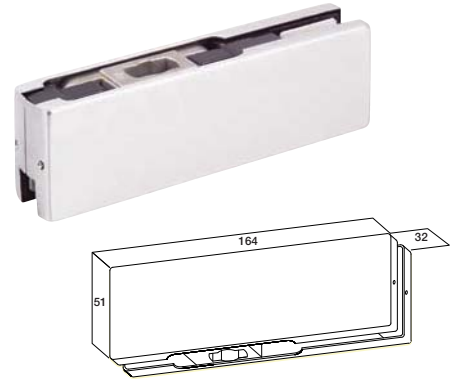

- M6 – 10 Nm
- M6 – 15 Nm (with 5 mm hex drive)
- M8 – 20 Nm

Door Thickness:

Glass Door Thickness 10mm - 12mm

Typical Glass Assemblies

Patch Fittings

Bottom Door Patch to suit Floor Springs

Model No: P-010

Article Number: 185001-01000-630

Product Description: P-010 Lockwood Bottom Door Patch to suit Floor Springs SSS

Finish: SSS - Satin Stainless Steel

Top Door Patch to suit 15 mm pivot.

Model No: P-020

Article Number: 185001-02000-630

Product Description: P-020 Lockwood Top Door Patch to suit 15 mm pivot SSS

Finish: SSS - Satin Stainless Steel

Top Patch to suit Transom Closer (side load).

Model No: P-022

Article Number: 185001-02200-630

Product Description: P-022 Lockwood Top Patch to suit Transom Closer (side load) SSS