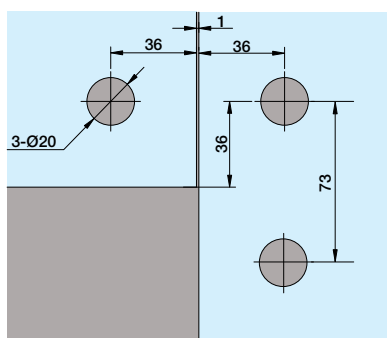

P-060, -061, -062 Connector for over panel with inserts glass cutout.