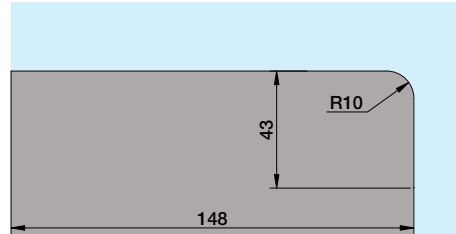

L-010 Corner lock glass cutout.