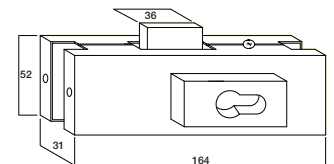

Model No: L-020

Article Number: 185002-02000-630

Product Description: L-020 Lockwood Centre Lock suits Euro Profile Cylinder - C4 Keying SSSS

Finish: SSS - Satin Stainless Steel