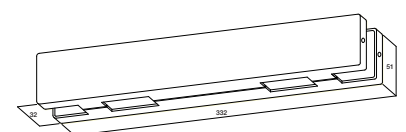

Model No: S-020

Article Number: 185003-02000-630

Product Description: S-020 Lockwood Double over panel strike box SSS (Suits L-010 Corner locks)

Finish: SSS - Satin Stainless Steel