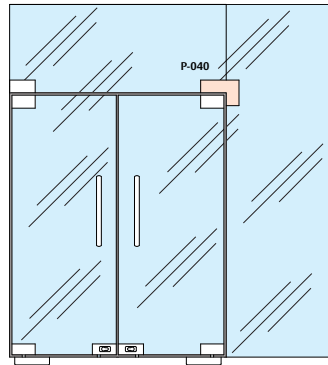

Finish: SSS - Satin Stainless Steel

Patch Fittings

Top Patch with 15 mm pivot.

Model No: P-030

Article Number: 185001-03000-630

Product Description: P-030 Lockwood Top Patch with 15 mm pivot SSS

Finish: SSS - Satin Stainless Steel

Top Patch for over and side panel with 15 mm pivot.

Model No: P-040

Article Number: 185001-04000-630

Product Description: P-040 Lockwood Top Patch for over and side panel with 15 mm pivot SSS

Finish: SSS - Satin Stainless Steel