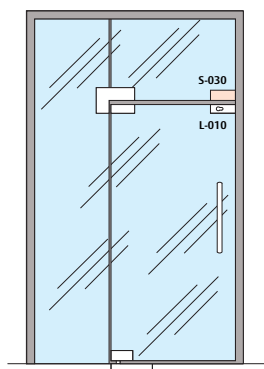

Single over panel strike box. Suits L-010.

Model No: S-030

Article Number: 185003-05000-630

Product Description: S-030 Lockwood Single over panel strike box SSS (Suits L-010 Corner locks)

Finish: SSS - Satin Stainless Steel