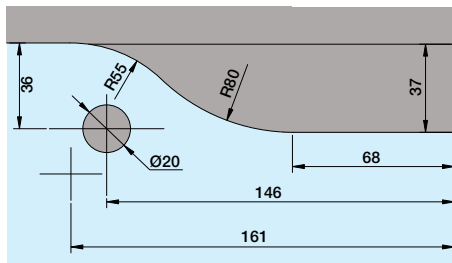

Glass Cutout Details

Note: Not to scale.

P-010, -020, -022, -030 and S-030 Top, bottom and over panel patch cutout.