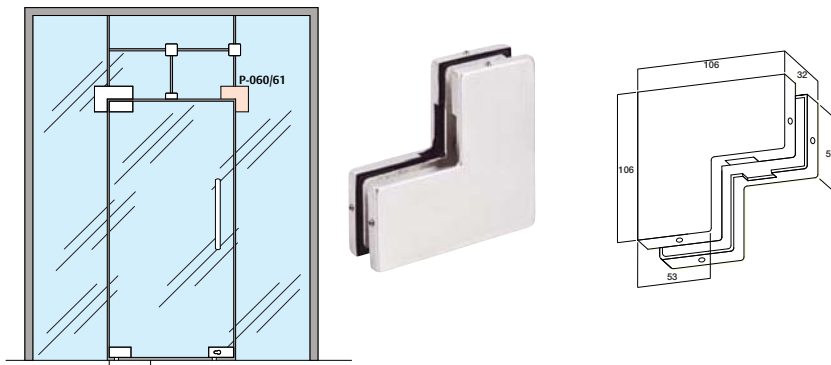

Patch Fittings

Over panel and side panel for double or single swing doors with or without stops.

Model No: P-060

Article Number: 185001-06000-630

Product Description: P-060 Lockwood Over panel and side panel for double or single swing doors (with Stop) SSS

Finish: SSS - Satin Stainless Steel

Model No: P-061

Article Number: 185001-06100-630

Product Description: P-061 Lockwood Over panel and side panel for double or single swing doors SSS

Finish: SSS - Satin Stainless Steel