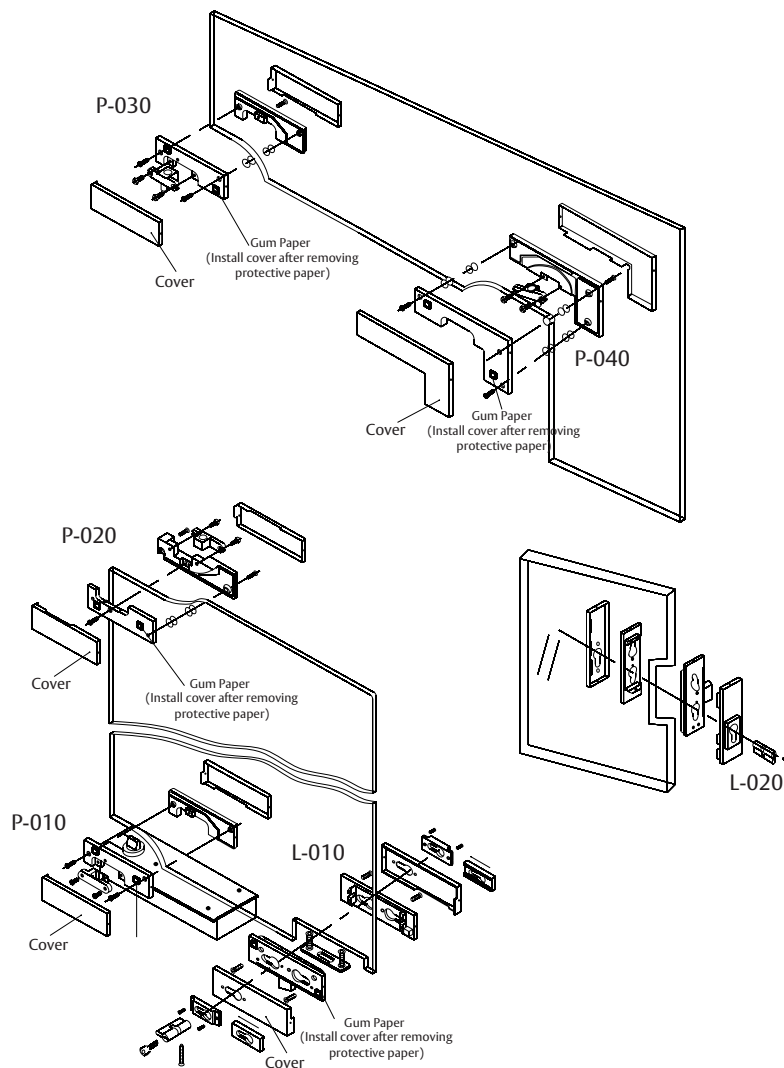

Lockwood Patch Fitting Range Accessories

Model No: 884-20

Article Number: 185004-00884-63
Product Description: 884-20 Lockwood Adjustable Top Pivot with Cover

Model No: 985-35

Article Number: 185004-00985-630
Product Description: 985-35 Lockwood Heavy Duty Bottom Pivot. (200kg door maximum)

Typical Installation Details