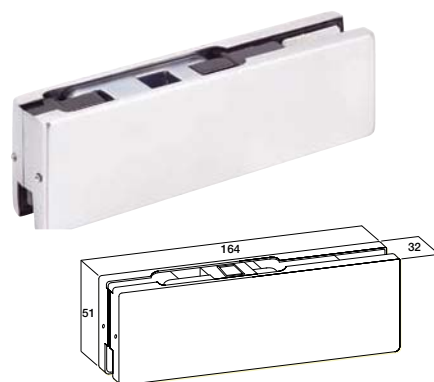

Product Description: P-010 Lockwood Bottom Door Patch to suit Floor Springs SSS

Finish: SSS - Satin Stainless Steel

Top Door Patch to suit 15 mm pivot.

Model No: P-020

Article Number: 185001-02000-630

Product Description: P-020 Lockwood Top Door Patch to suit 15 mm pivot SSS

Finish: SSS - Satin Stainless Steel

Top Patch to suit Transom Closer (side load).

Model No: P-022

Article Number: 185001-02200-630

Product Description: P-022 Lockwood Top Patch to suit Transom Closer (side load) SSS

Finish: SSS - Satin Stainless Steel

Patch Fittings

Top Patch with 15 mm pivot.

Model No: P-030

Article Number: 185001-03000-630

Product Description: P-030 Lockwood Top Patch with 15 mm pivot SSS

Finish: SSS - Satin Stainless Steel

Top Patch for over and side panel with 15 mm pivot.

Model No: P-040

Article Number: 185001-04000-630

Product Description: P-040 Lockwood Top Patch for over and side panel with 15 mm pivot SSS

Finish: SSS - Satin Stainless Steel