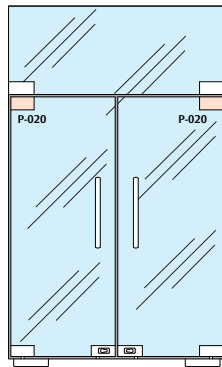

Product Description: P-010 Lockwood Bottom Door Patch to suit Floor Springs SSS

Finish: SSS - Satin Stainless Steel

Top Door Patch to suit 15 mm pivot.

Model No: P-020

Article Number: 185001-02000-630

Product Description: P-020 Lockwood Top Door Patch to suit 15 mm pivot SSS

Finish: SSS - Satin Stainless Steel

Top Patch to suit Transom Closer (side load).

Model No: P-022

Article Number: 185001-02200-630

Product Description: P-022 Lockwood Top Patch to suit Transom Closer (side load) SSS