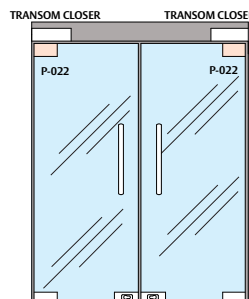

Top Patch to suit Transom Closer (side load).

Model No: P-022

Article Number: 185001-02200-630

Product Description: P-022 Lockwood Top Patch to suit Transom Closer (side load) SSS

Finish: SSS - Satin Stainless Steel