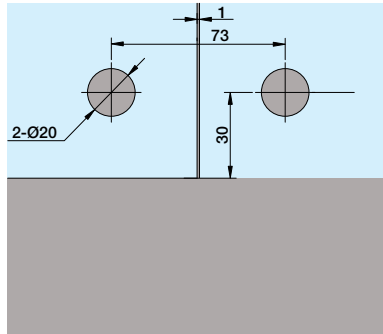

P-060, -061, -062 Connector for over panel with inserts glass cutout.

P-041L/R Corner patch with reinforcing fin right/left hand glass cutout.

Glass Cutout Details

Note: Not to scale.

P-070 Over panel connector.