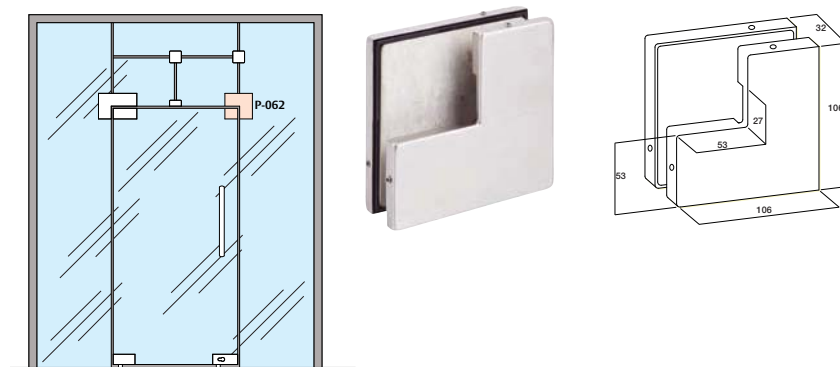

Model No: P-062

Article Number: 185001-06200-630

Product Description: P-062 Lockwood Connector for over panel and side panel with stop SSS

Finish: SSS - Satin Stainless Steel