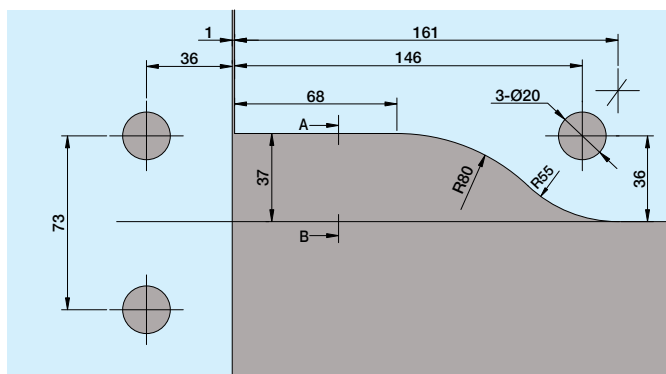

S-040 Corner over panel glass cutout.