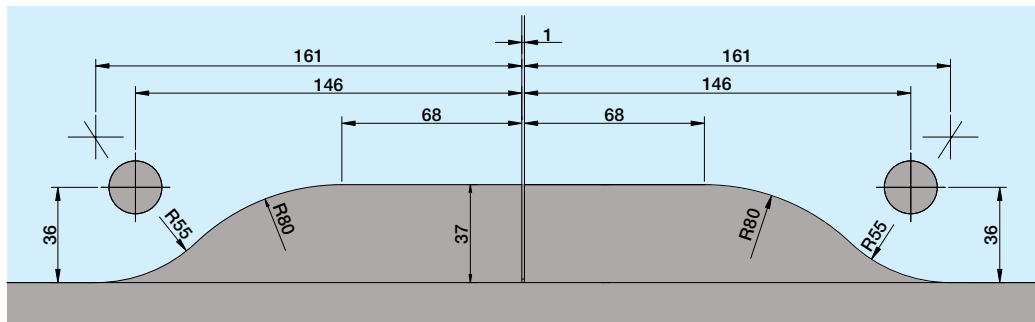

S-020 Double over panel strike box glass cutout.