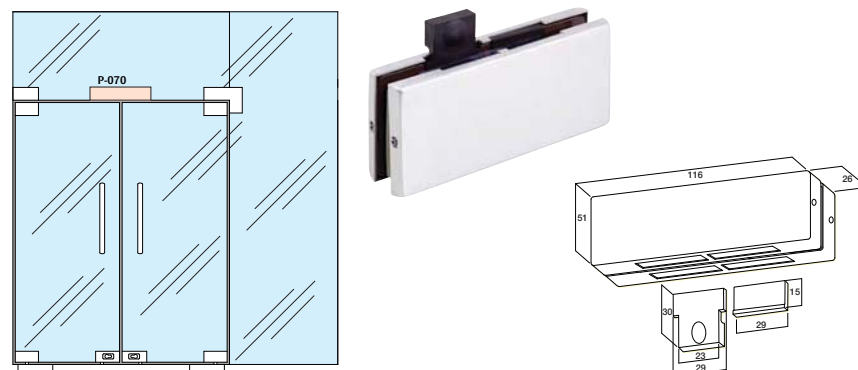

Model No: P-070

Article Number: 185001-07000-630

Product Description: P-070 Lockwood Over panel connector with stop inserts SSS

Finish: SSS - Satin Stainless Steel