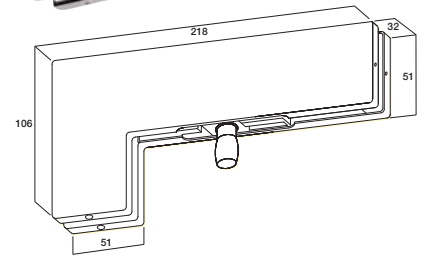

Finish: SSS - Satin Stainless Steel

Patch Fittings

Top Patch with 15 mm pivot.

Model No: P-030

Article Number: 185001-03000-630

Product Description: P-030 Lockwood Top Patch with 15 mm pivot SSS

Finish: SSS - Satin Stainless Steel

Top Patch for over and side panel with 15 mm pivot.

Model No: P-040

Article Number: 185001-04000-630

Product Description: P-040 Lockwood Top Patch for over and side panel with 15 mm pivot SSS

Finish: SSS - Satin Stainless Steel

Patch for over panels, side panel with fin fitting (Handed Left or Right).

Model No: P-041R

Article Number: 185001-04120-630

Product Description: P-041R Lockwood Patch for over panels, side panel with fin fitting Left SSS