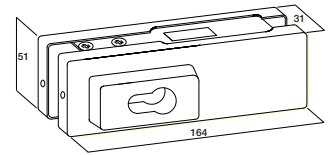

Patch Fittings

Corner Lock suits Europrofile Cylinder.
Bolt has 20 mm projection. C4 Keying.

Model No: L-010

Article Number: 185002-01000-630

Product Description: L-010 Lockwood Corner Lock suits Euro Profile Cylinder - C4 Keying SSS

Finish: SSS - Satin Stainless Steel