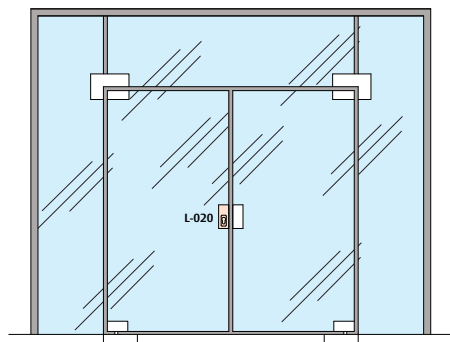

Model No: L-020

Article Number: 185002-02000-630

Product Description: L-020 Lockwood Centre Lock suits Euro Profile Cylinder - C4 Keying SSSS

Finish: SSS - Satin Stainless Steel