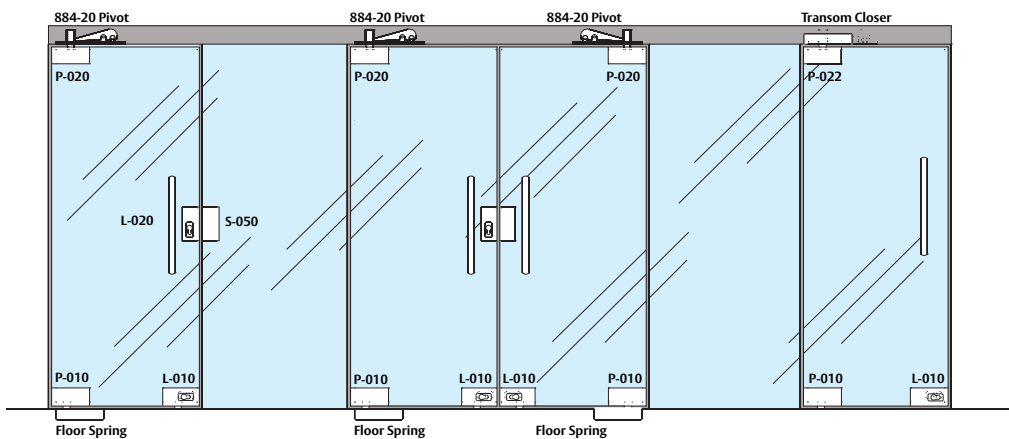

Lockwood Patch Fitting Guidelines

Symbols used in this catalogue:

- P = Patch Fitting
- L = Patch Lock
- S = Patch Strike

Door Specifications:

- Maximum Door Weight 80 kg
- Maximum Door Width 1100 mm

Available Finishes:

Satin Stainless Steel   SSS

Recommended Torque for Fixing Screws:

- M6 – 10 Nm
- M6 – 15 Nm (with 5 mm hex drive)
- M8 – 20 Nm

Door Thickness:

Glass Door Thickness 10mm - 12mm

Typical Glass Assemblies