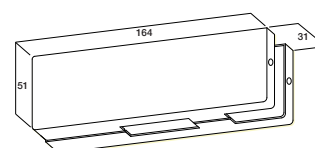

Single over panel strike box. Suits L-010.

Model No: S-030

Article Number: 185003-05000-630

Product Description: S-030 Lockwood Single over panel strike box SSS (Suits L-010 Corner locks)

Finish: SSS - Satin Stainless Steel