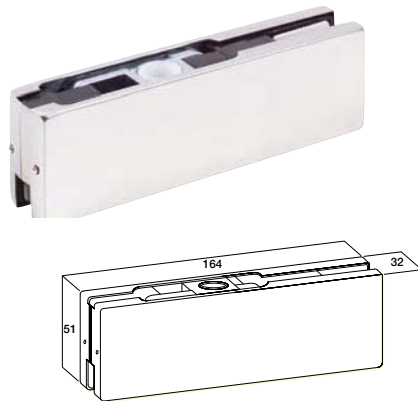

Product Description: P-010 Lockwood Bottom Door Patch to suit Floor Springs SSS

Finish: SSS - Satin Stainless Steel

Top Door Patch to suit 15 mm pivot.

Model No: P-020

Article Number: 185001-02000-630

Product Description: P-020 Lockwood Top Door Patch to suit 15 mm pivot SSS

Finish: SSS - Satin Stainless Steel

Top Patch to suit Transom Closer (side load).

Model No: P-022

Article Number: 185001-02200-630

Product Description: P-022 Lockwood Top Patch to suit Transom Closer (side load) SSS

Finish: SSS - Satin Stainless Steel

Patch Fittings

Top Patch with 15 mm pivot.

Model No: P-030

Article Number: 185001-03000-630

Product Description: P-030 Lockwood Top Patch with 15 mm pivot SSS

Finish: SSS - Satin Stainless Steel

Top Patch for over and side panel with 15 mm pivot.

Model No: P-040

Article Number: 185001-04000-630

Product Description: P-040 Lockwood Top Patch for over and side panel with 15 mm pivot SSS

Finish: SSS - Satin Stainless Steel