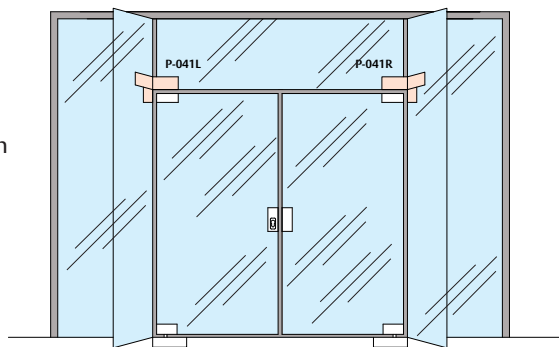

Model No: P-041R

Article Number: 185001-04120-630

Product Description: P-041R Lockwood Patch for over panels, side panel with fin fitting Left SSS

Finish: SSS - Satin Stainless Steel