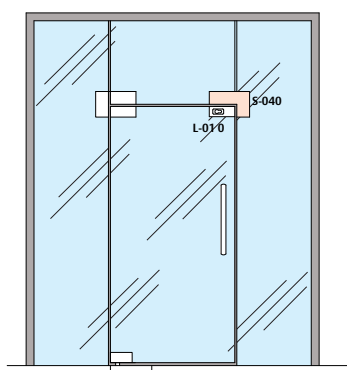

Finish: SSS - Satin Stainless Steel

Corner over panel strike box.

Model No: S-040

Article Number: 185003-04000-630

Product Description: S-040 Lockwood Corner over panel strike box SSS

Finish: SSS - Satin Stainless Steel