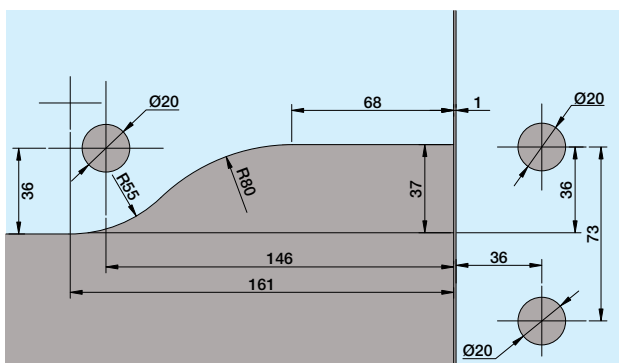

Typical Installation Details

Glass Cutout Details

Note: Not to scale.

P-010, -020, -022, -030 and S-030 Top, bottom and over panel patch cutout.

P-040 Over panel and side panel with 15 mm pivot glass cutout.