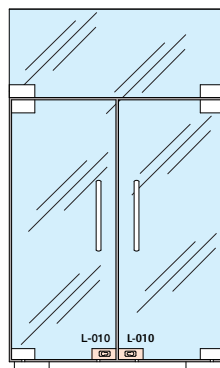

Patch Fittings

Corner Lock suits Europrofile Cylinder.
Bolt has 20 mm projection. C4 Keying.

Model No: L-010

Article Number: 185002-01000-630

Product Description: L-010 Lockwood Corner Lock suits Euro Profile Cylinder - C4 Keying SSS

Finish: SSS - Satin Stainless Steel