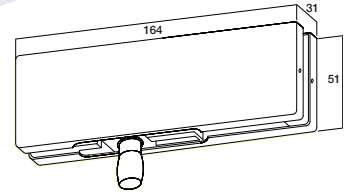

Finish: SSS - Satin Stainless Steel

Patch Fittings

Top Patch with 15 mm pivot.

Model No: P-030

Article Number: 185001-03000-630

Product Description: P-030 Lockwood Top Patch with 15 mm pivot SSS

Finish: SSS - Satin Stainless Steel