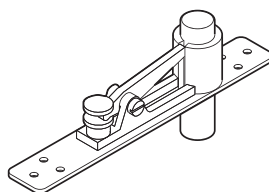

Lockwood Patch Fitting Range Accessories

Model No: 884-20

Article Number: 185004-00884-63
 Product Description: 884-20 Lockwood Adjustable Top Pivot with Cover

Model No: 985-35

Article Number: 185004-00985-630
 Product Description: 985-35 Lockwood Heavy Duty Bottom Pivot. (200kg door maximum)