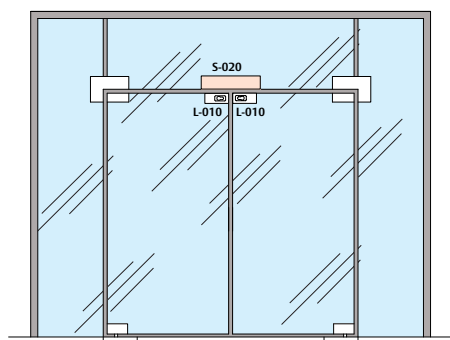

Model No: S-020

Article Number: 185003-02000-630

Product Description: S-020 Lockwood Double over panel strike box SSS (Suits L-010 Corner locks)

Finish: SSS - Satin Stainless Steel