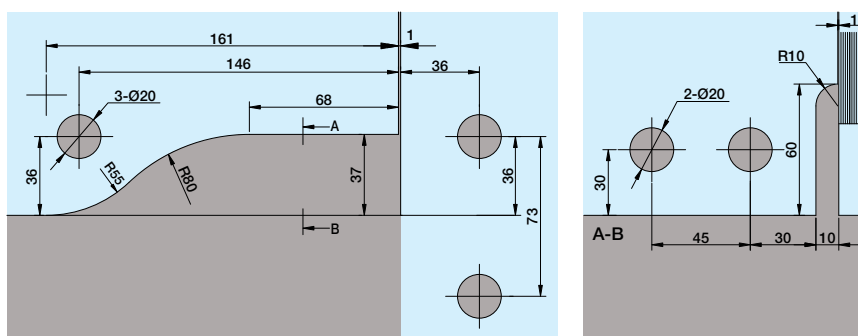

P-041L/R Corner patch with reinforcing fin right/left hand glass cutout.