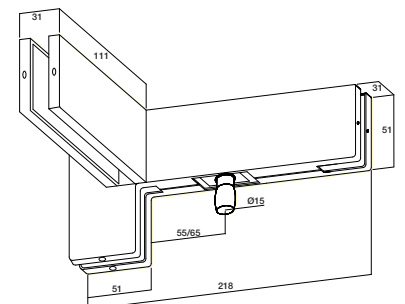

Patch for over panels, side panel with fin fitting (Handed Left or Right).

Model No: P-041R

Article Number: 185001-04120-630

Product Description: P-041R Lockwood Patch for over panels, side panel with fin fitting Left SSS

Finish: SSS - Satin Stainless Steel

Model No: P-041L

Article Number: 185001-04110-630

Product Description: P-041L Lockwood Patch for over panels, side panel with fin fitting Left SSS

Finish: SSS - Satin Stainless Steel

Patch Fittings

Over panel and side panel for double or single swing doors with or without stops.

Model No: P-060

Article Number: 185001-06000-630

Product Description: P-060 Lockwood Over panel and side panel for double or single swing doors (with Stop) SSS