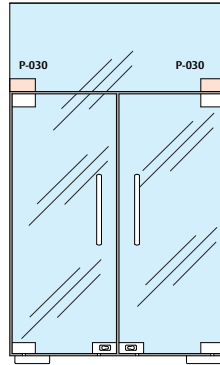

Finish: SSS - Satin Stainless Steel

Patch Fittings

Top Patch with 15 mm pivot.

Model No: P-030

Article Number: 185001-03000-630

Product Description: P-030 Lockwood Top Patch with 15 mm pivot SSS

Finish: SSS - Satin Stainless Steel

Top Patch for over and side panel with 15 mm pivot.

Model No: P-040

Article Number: 185001-04000-630

Product Description: P-040 Lockwood Top Patch for over and side panel with 15 mm pivot SSS

Finish: SSS - Satin Stainless Steel

Patch for over panels, side panel with fin fitting (Handed Left or Right).

Model No: P-041R

Article Number: 185001-04120-630

Product Description: P-041R Lockwood Patch for over panels, side panel with fin fitting Left SSS