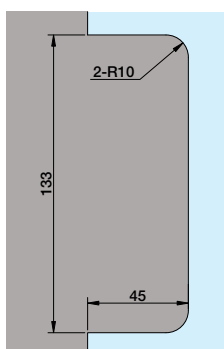

L-010 Corner lock glass cutout.

S-020 Double over panel strike box glass cutout.

S-040 Corner over panel glass cutout.

S-050 and L-020 Strike box and centre lock glass cutout.

ASSA ABLOY

ASSA ABLOY is the global leader in door opening solutions, dedicated to satisfying end-user needs for security, safety and convenience.