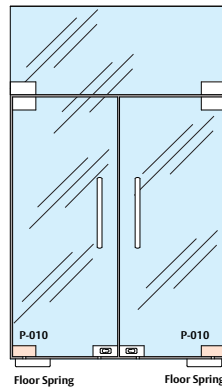

- P = Patch Fitting
- L = Patch Lock
- S = Patch Strike

Door Specifications:

- Maximum Door Weight 80 kg
- Maximum Door Width 1100 mm

Available Finishes:

Satin Stainless Steel SSS

Recommended Torque for Fixing Screws:

- M6 – 10 Nm
- M6 – 15 Nm (with 5 mm hex drive)
- M8 – 20 Nm

Door Thickness:

Glass Door Thickness 10mm - 12mm

Typical Glass Assemblies

Patch Fittings

Bottom Door Patch to suit Floor Springs

Model No: P-010

Article Number: 185001-01000-630

Product Description: P-010 Lockwood Bottom Door Patch to suit Floor Springs SSS

Finish: SSS - Satin Stainless Steel

Top Door Patch to suit 15 mm pivot.

Model No: P-020

Article Number: 185001-02000-630

Product Description: P-020 Lockwood Top Door Patch to suit 15 mm pivot SSS