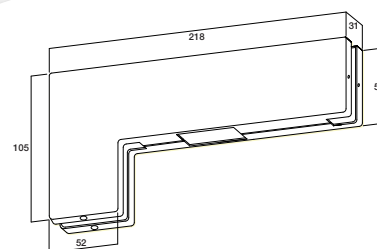

Finish: SSS - Satin Stainless Steel

Corner over panel strike box.

Model No: S-040

Article Number: 185003-04000-630

Product Description: S-040 Lockwood Corner over panel strike box SSS

Finish: SSS - Satin Stainless Steel