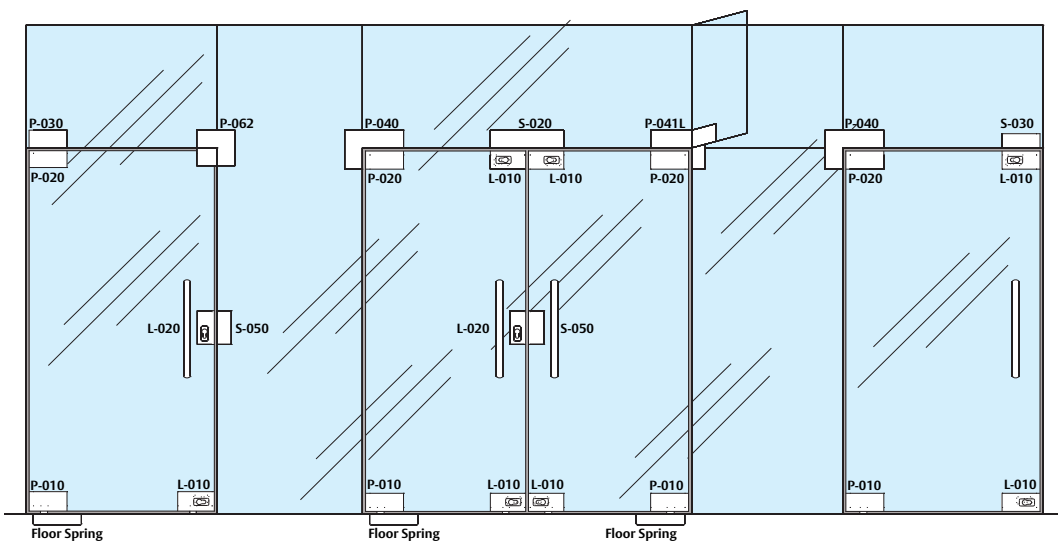

Lockwood Patch Fitting Guidelines

Symbols used in this catalogue:

- P = Patch Fitting
- L = Patch Lock
- S = Patch Strike

Door Specifications:

- Maximum Door Weight 80 kg
- Maximum Door Width 1100 mm

Available Finishes:

Satin Stainless Steel   SSS

Recommended Torque for Fixing Screws:

- M6 – 10 Nm
- M6 – 15 Nm (with 5 mm hex drive)
- M8 – 20 Nm

Door Thickness:

Glass Door Thickness 10mm - 12mm

Typical Glass Assemblies