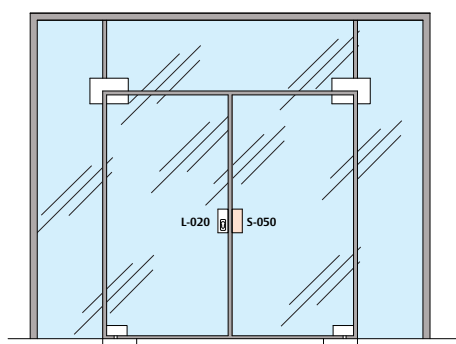

Universal strike box. Suits L-020.

Model No: S-050

Article Number: 185003-03000-630

Product Description: S-050 Lockwood Universal strike box SSS (Suits L-020 Central Locks)

Finish: SSS - Satin Stainless Steel