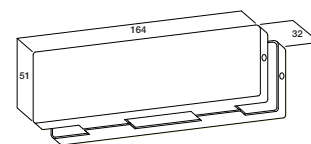

Universal strike box. Suits L-020.

Model No: S-050

Article Number: 185003-03000-630

Product Description: S-050 Lockwood Universal strike box SSS (Suits L-020 Central Locks)

Finish: SSS - Satin Stainless Steel