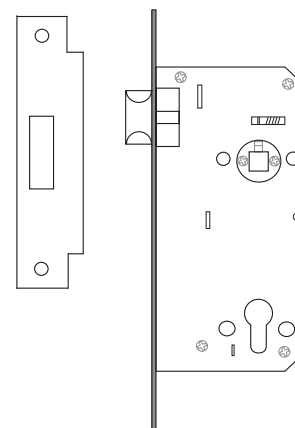

V1-6 Lockwood Euro
Mortice Lock 60mm Backset
Nightlatch SSS

Outside

Latch is withdrawn by key or turn

Inside

Latch is withdrawn by key in turn

Privacy Lockset

Article No:

100300-67200-630