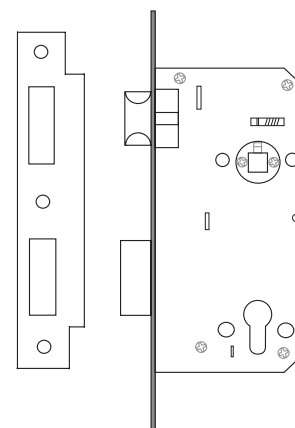

Inside

Opened by handle except when bolt is thrown by inside turn knob.