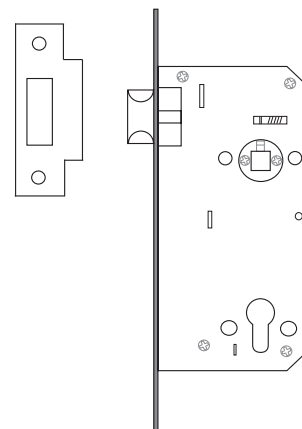

Dimensions

A	B	C	D	E	F	G
60mm	89mm	72mm	30mm	166mm	38mm	32mm

H	I	J	K	L	M	N
12mm	35mm	20mm	235mm	20mm	12mm	10mm

6 Locking Functions

- Passage Latch
- Entrance Lockset
- Deadlock Lockset
- Classroom Lockset
- Nightlatch Lockset
- Privacy Lockset

Passage Set

Article No:
100300-67100-630

Finish:
SSS - Satin Stainless Steel

Model No:
V1-1

Description:
V1-1 Lockwood Euro
Mortice Lock 60mm Backset
Passage SSS

Outside
Opened by handle at all times.

Inside
Opened by handle at all times.

Entrance Lockset

Article No:
100300-67000-630

Finish:
SSS - Satin Stainless Steel

Model No:
V1-3

Description:
V1-3 Lockwood Euro
Mortice Lock 60mm Backset
Entrance SSS

Outside
Opened by handle when
unlocked. Lever withdraws
latchbolt.