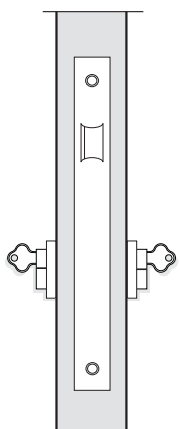

Application

The Lockwood Mortice Lock series is suitable for hinged timber, metal and fire doors where applicable.

The innovative mortice lock, features a non handed product that is extremely easy to install and suitable for new and most retrofit applications.

Passage Set

Article No:
100300-67100-630

Finish:
SSS - Satin Stainless Steel

Model No:
V1-1

Description:
V1-1 Lockwood Euro
Mortice Lock 60mm Backset
Passage SSS

Outside
Opened by handle at all times.

Inside
Opened by handle at all times.

Entrance Lockset

Article No:
100300-67000-630

Finish:
SSS - Satin Stainless Steel

Model No:
V1-3

Description:
V1-3 Lockwood Euro
Mortice Lock 60mm Backset
Entrance SSS

Outside
Opened by handle when
unlocked. Lever withdraws
latchbolt.

V1-6 Lockwood Euro
Mortice Lock 60mm Backset
Nightlatch SSS

Outside

Latch is withdrawn by key or turn

Inside

Latch is withdrawn by key in turn

Privacy Lockset

Article No:

100300-67200-630