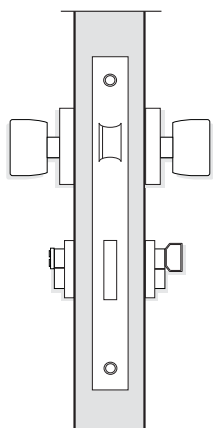

Passage Set

Article No:
100300-67100-630

Finish:
SSS - Satin Stainless Steel

Model No:
V1-1

Description:
V1-1 Lockwood Euro
Mortice Lock 60mm Backset
Passage SSS

Outside
Opened by handle at all times.

Inside
Opened by handle at all times.

Entrance Lockset

Article No:
100300-67000-630

Finish:
SSS - Satin Stainless Steel

Model No:
V1-3

Description:
V1-3 Lockwood Euro
Mortice Lock 60mm Backset
Entrance SSS

Outside
Opened by handle when
unlocked. Lever withdraws
latchbolt.

Finish:
SSS - Satin Stainless Steel

Model No:
V1-4

Description:
V1-4 Lockwood Euro
Mortice Lock 60mm Backset
Deadlock SSS

Outside
Bolt is locked or
unlocked by key or turn

Inside
Bolt is locked or
unlocked by key or turn

Finish:

SSS - Satin Stainless Steel

Model No:

V1-9

Description:

V1-9 Lockwood Euro
Mortice Lock 60mm Backset
Privacy SSS

Opened by handle except when bolt is thrown by turn knob from inside. Bolt may be unlocked from outside by coin or screwdriver by operating the slotted emergency button.