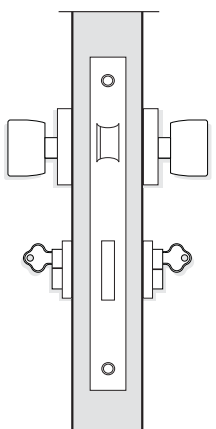

Dimensions

A	B	C	D	E	F	G
60mm	89mm	72mm	30mm	166mm	38mm	32mm

H	I	J	K	L	M	N
12mm	35mm	20mm	235mm	20mm	12mm	10mm

6 Locking Functions

- Passage Latch
- Entrance Lockset
- Deadlock Lockset
- Classroom Lockset
- Nightlatch Lockset
- Privacy Lockset

Passage Set

Article No:
100300-67100-630

Finish:
SSS - Satin Stainless Steel

Model No:
V1-1

Description:
V1-1 Lockwood Euro
Mortice Lock 60mm Backset
Passage SSS

Outside
Opened by handle at all times.

Inside
Opened by handle at all times.

Entrance Lockset

Article No:
100300-67000-630

Finish:
SSS - Satin Stainless Steel

Model No:
V1-3

Description:
V1-3 Lockwood Euro
Mortice Lock 60mm Backset
Entrance SSS

Outside
Opened by handle when
unlocked. Lever withdraws
latchbolt.

Key locks or unlocks bolt, key
withdraws latchbolt.

Inside
Opened by handle when
unlocked. Lever withdraws
latchbolt.

Key or turn locks or unlocks bolt,
key or turn withdraws latchbolt.

Deadlock Lockset

Article No:
100300-67900-630