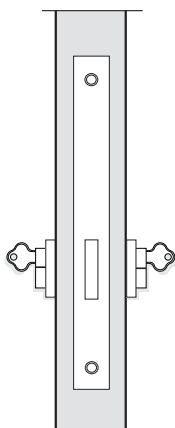

Deadlock Lockset

Article No:
100300-67900-630

Finish:
SSS - Satin Stainless Steel

Model No:
V1-4

Description:
V1-4 Lockwood Euro
Mortice Lock 60mm Backset
Deadlock SSS

Outside
Bolt is locked or
unlocked by key or turn

Inside
Bolt is locked or
unlocked by key or turn