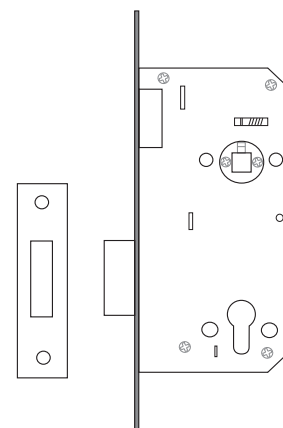

Finish:
SSS - Satin Stainless Steel

Model No:
V1-4

Description:
V1-4 Lockwood Euro
Mortice Lock 60mm Backset
Deadlock SSS

Outside
Bolt is locked or
unlocked by key or turn

Inside
Bolt is locked or
unlocked by key or turn