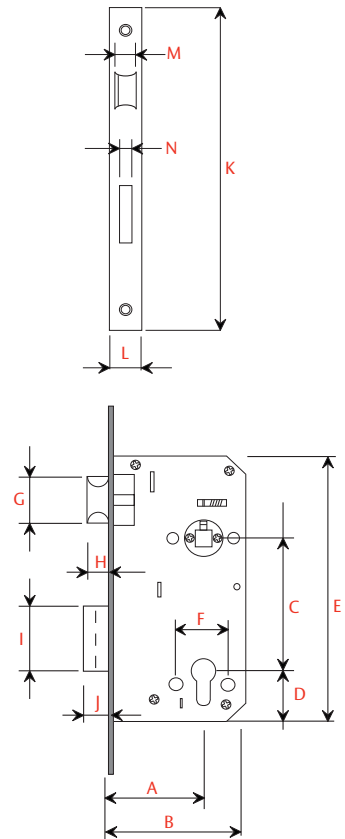

Refer to Door Furniture Section of your Lockwood Catalogue.

Door Thickness

Door thickness range 30mm to 50mm with the standard screw fixing pack provided.

Handing

Field selectable handing enables installer to easily select the handing during installation.

Dimensions

A	B	C	D	E	F	G
60mm	89mm	72mm	30mm	166mm	38mm	32mm

H	I	J	K	L	M	N
12mm	35mm	20mm	235mm	20mm	12mm	10mm

6 Locking Functions

- Passage Latch
- Entrance Lockset
- Deadlock Lockset
- Classroom Lockset
- Nightlatch Lockset
- Privacy Lockset