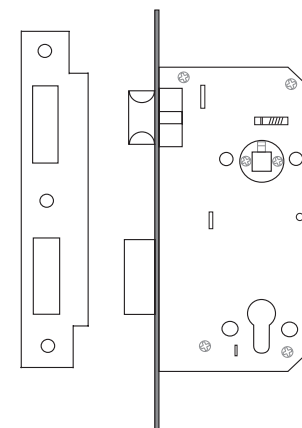

Outside
Opened by handle when
unlocked. Lever withdraws
latchbolt.

Key locks or unlocks bolt, key
withdraws latchbolt.

Inside
Opened by handle when
unlocked. Lever withdraws
latchbolt.

Key or turn locks or unlocks bolt,
key or turn withdraws latchbolt.