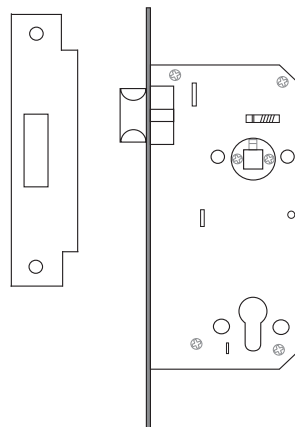

V1-5 Lockwood Euro
Mortice Lock 60mm Backset
Classroom SSS

Outside

Opened by handle except when handle is made inoperative by key from outside. Key locks or unlocks outside handle

Inside

Open by handle at all times.