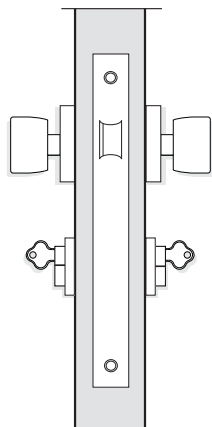

Passage Set

Article No:
100300-67100-630

Finish:
SSS - Satin Stainless Steel

Model No:
V1-1

Description:
V1-1 Lockwood Euro
Mortice Lock 60mm Backset
Passage SSS

Outside
Opened by handle at all times.

Inside
Opened by handle at all times.

Entrance Lockset

Article No:
100300-67000-630

Finish:
SSS - Satin Stainless Steel

Model No:
V1-3

Description:
V1-3 Lockwood Euro
Mortice Lock 60mm Backset
Entrance SSS

Outside
Opened by handle when
unlocked. Lever withdraws
latchbolt.

Finish:
SSS - Satin Stainless Steel

Model No:
V1-4

Description:
V1-4 Lockwood Euro
Mortice Lock 60mm Backset
Deadlock SSS

Outside
Bolt is locked or
unlocked by key or turn

Inside
Bolt is locked or
unlocked by key or turn

V1-5 Lockwood Euro
Mortice Lock 60mm Backset
Classroom SSS

Outside

Opened by handle except when handle is made inoperative by key from outside. Key locks or unlocks outside handle

Inside

Open by handle at all times.