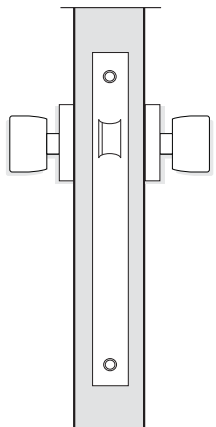

Fixing / Pitching

Full concealed mortice lock.

Industry standard 72mm pitching centres.

Keying

Standard fixed cam Euro profile Cylinders.

Materials

Latch bolt, deadbolt, faceplate are all made of Stainless Steel.

Dimensions

A	B	C	D	E	F	G
60mm	89mm	72mm	30mm	166mm	38mm	32mm

H	I	J	K	L	M	N
12mm	35mm	20mm	235mm	20mm	12mm	10mm

6 Locking Functions

- Passage Latch
- Entrance Lockset
- Deadlock Lockset
- Classroom Lockset
- Nightlatch Lockset
- Privacy Lockset

Passage Set

Article No:
100300-67100-630

Finish:
SSS - Satin Stainless Steel

Model No:
V1-1

Description:
V1-1 Lockwood Euro
Mortice Lock 60mm Backset
Passage SSS

Outside
Opened by handle at all times.

Inside
Opened by handle at all times.

Entrance Lockset

Article No:
100300-67000-630

Finish:
SSS - Satin Stainless Steel

Model No:
V1-3

Description:
V1-3 Lockwood Euro
Mortice Lock 60mm Backset
Entrance SSS

Outside
Opened by handle when
unlocked. Lever withdraws
latchbolt.