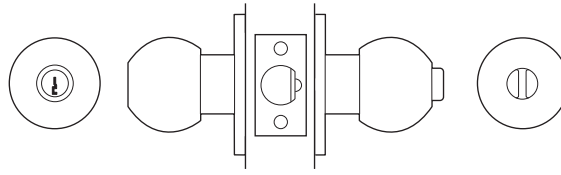

Handing is field changeable.

Functions

- Entrance Set
- Passage Set
- Privacy Set
- Classroom
- Storeroom
- Dummy

Fire Rating

Lockwood KK Series Key in Knob cylindrical locksets have been successfully tested up to 4 hours on fire door assemblies in accordance with Australian Standards AS-1905 Part 1, fire resistant door sets.

KK Series

Key in Knob

Entrance Set

Article No: 150000-53000-630
Finish: SSS - Satin Stainless Steel
Model No: KK100
Description: KK100 Lockwood
 Cylindrical Key Knob -
 Entrance Lockset SSS

Outside

Opened by knob when unlocked. Key unlocks exterior knob.