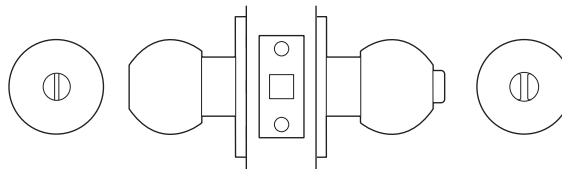

Outside

Opened by knob at all times.

Inside

Opened by knob at all times.

Privacy Set

Article No: 150000-53200-630
Finish: SSS - Satin Stainless Steel
Model No: KK120
Description: KK120 Lockwood
 Cylindrical Key Knob -
 Privacy Lockset SSS